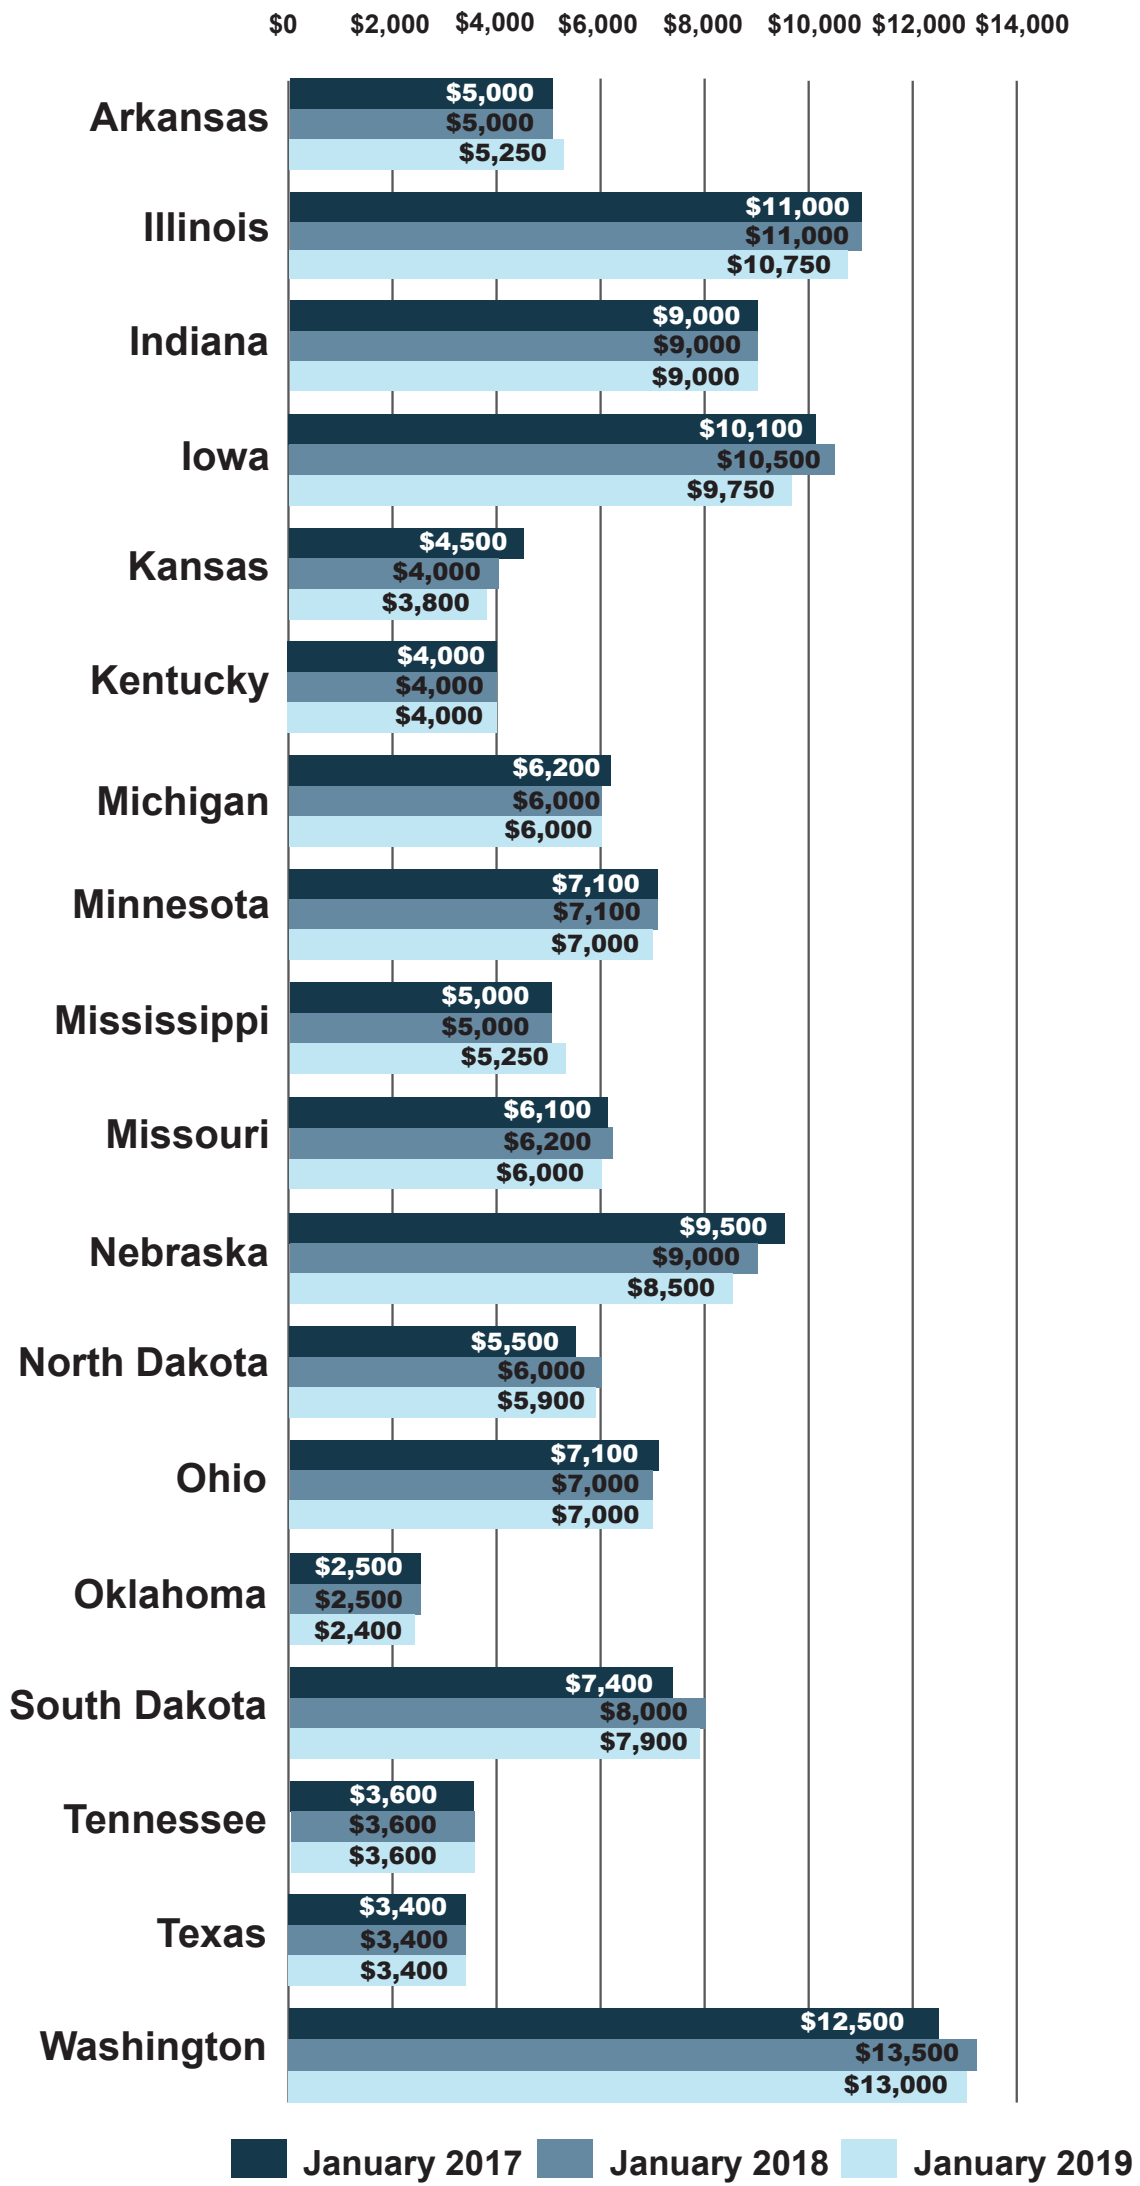

HIGH QUALITY LAND VALUES BY STATE

AVERAGE SALE PRICES PER ACRE

Source: Farmers National Company Agent Survey