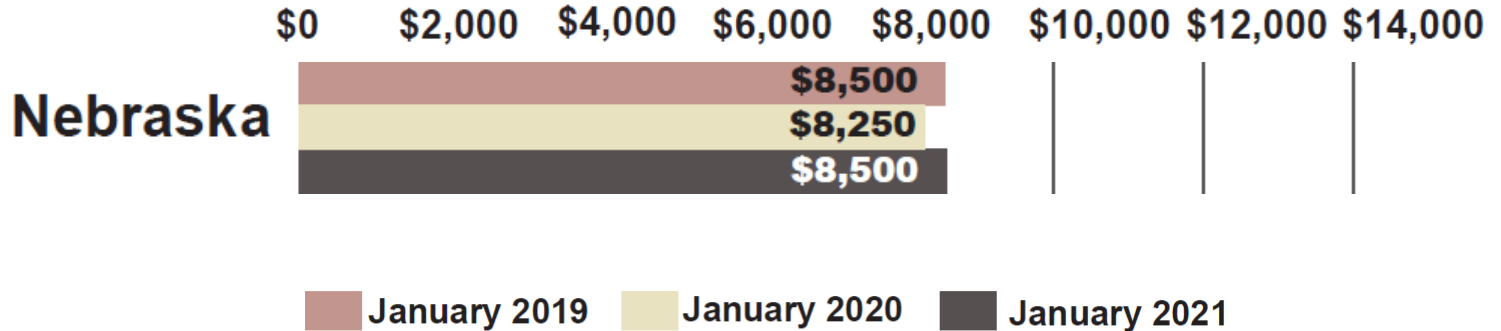

HIGH QUALITY LAND VALUES

AVERAGE SALE PRICE PER ACRE

Source: Farmers National Company Agent Survey